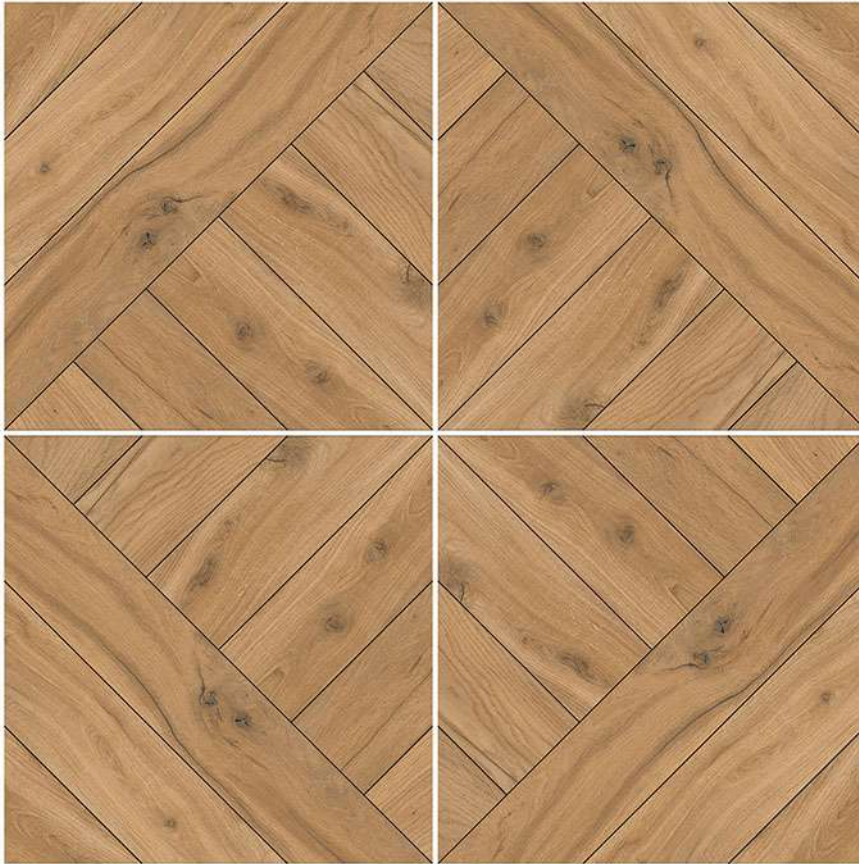

Waajib Daam
Par Badhiya
Quality

PLAIN | **HEAVY DUTY** | **300x**
SERIES | VITRIFIED PARKING TILES | **300mm**

1032