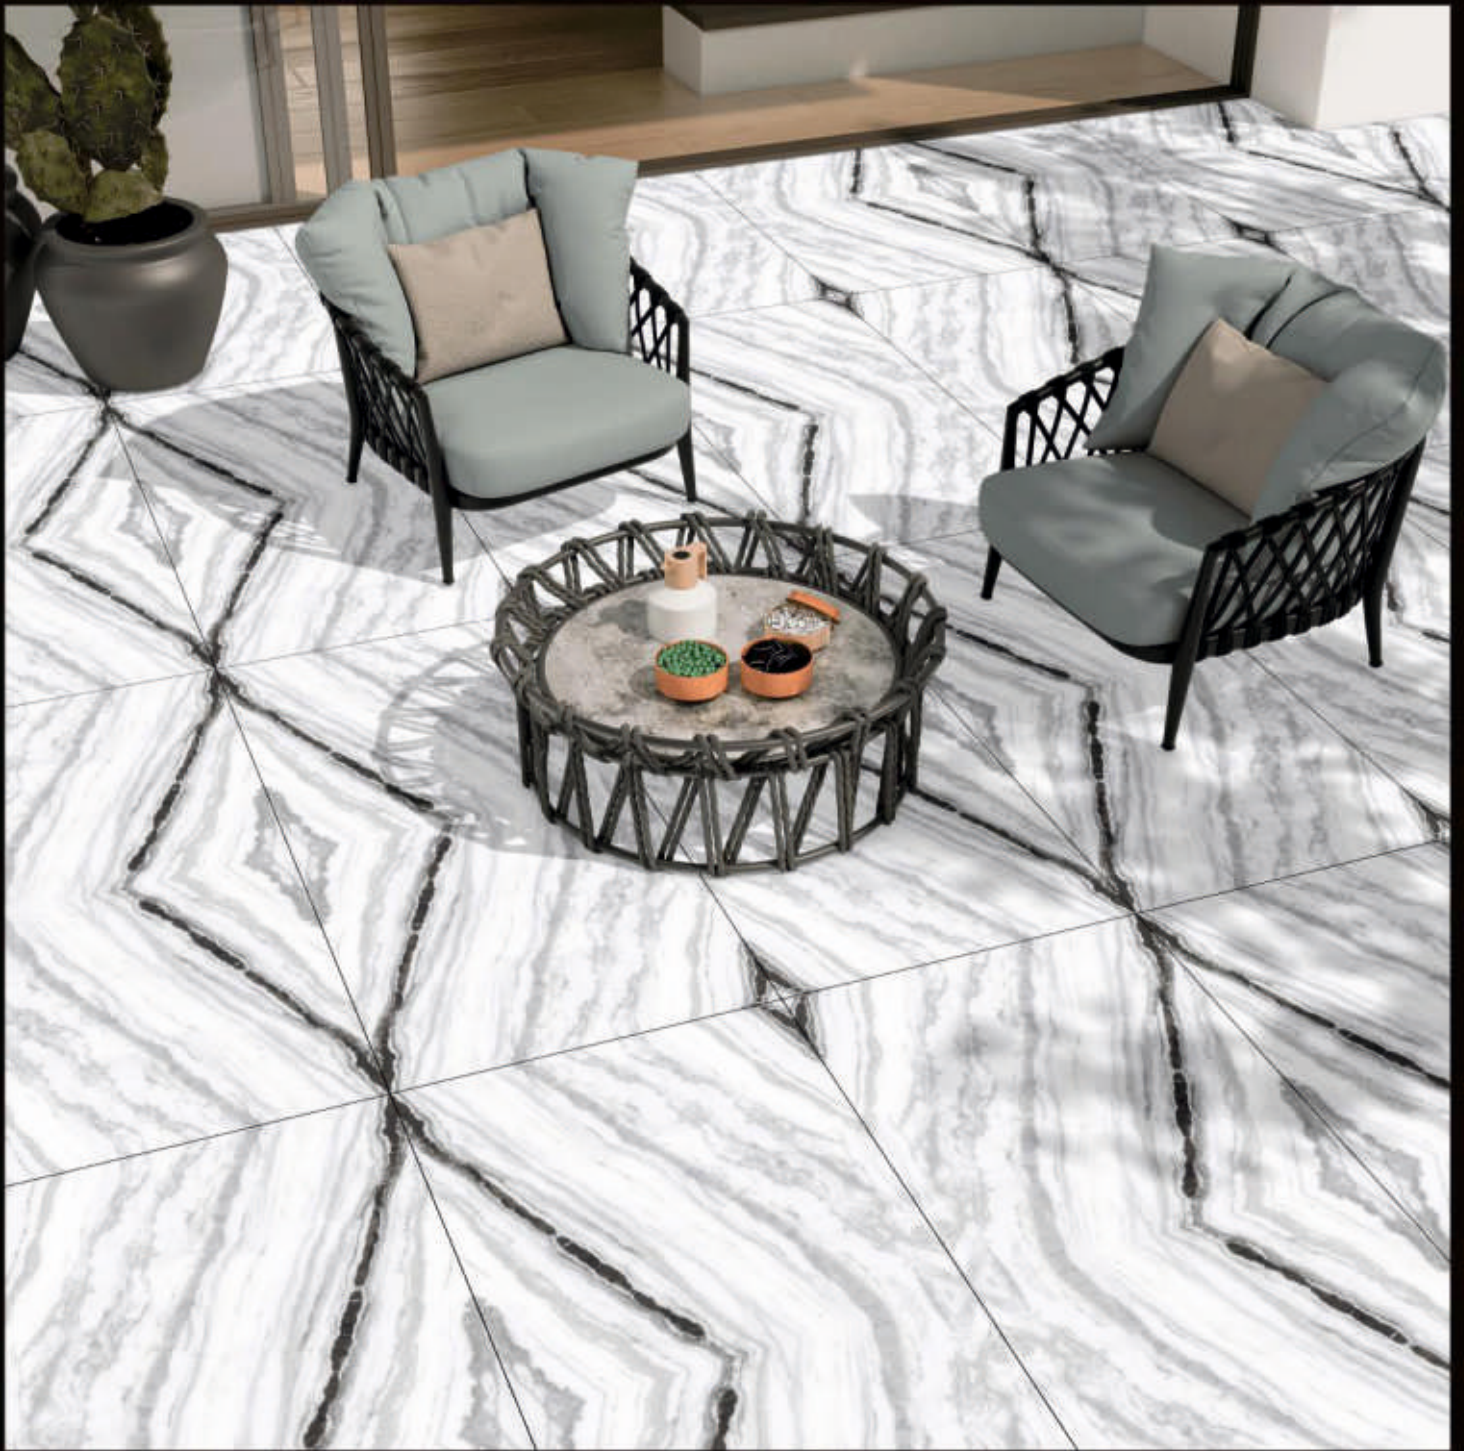

Waajib Daam
Par Badhiya
Quality

Size :
600 x 1200

Finish :
GLOSSY

BM AFFINITY WHITE