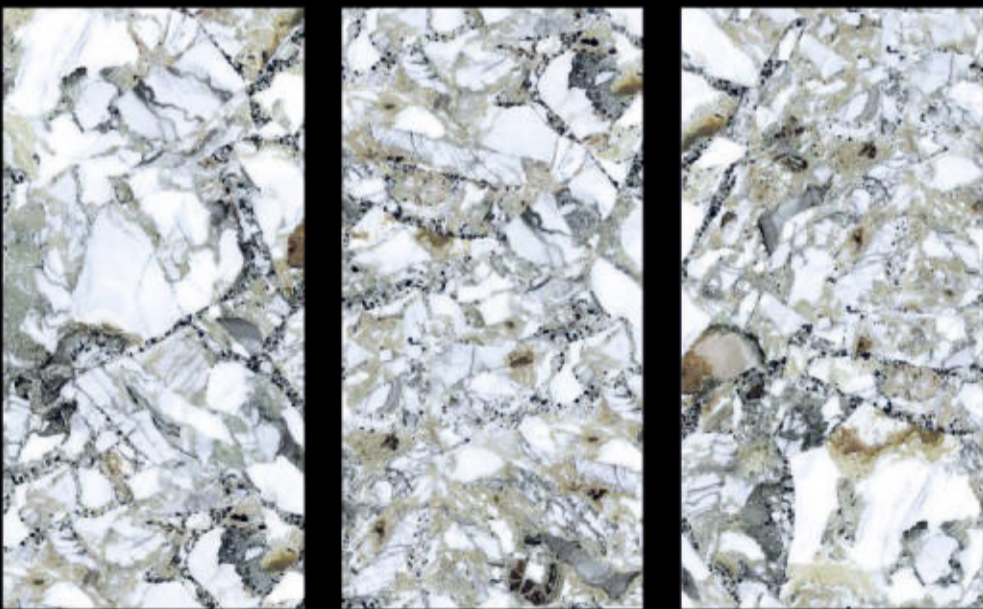

CORDELIA GREY

Finish :
Glossy

CORDELIA IVORY

Finish :
Glossy

COUNTER CARRARA

**Finish :
Glossy**

DREAM STONE

600X1200
MM